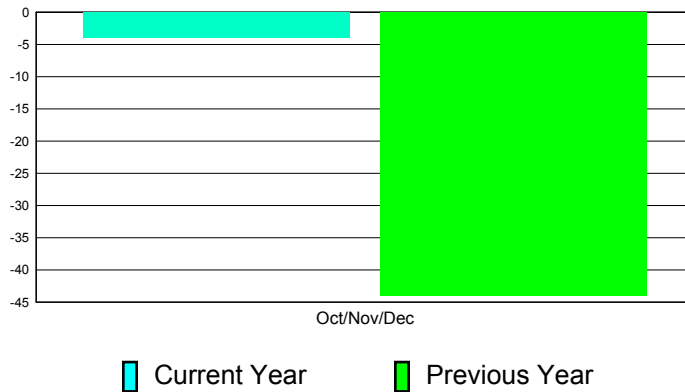

Comparison of Membership Gain/Loss

Current Year Compared to the Previous Year