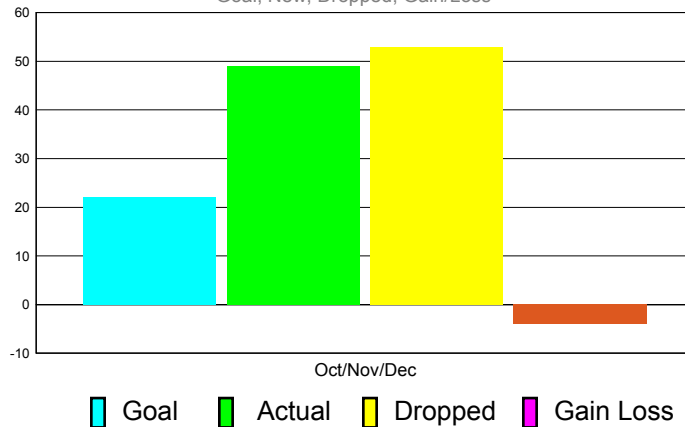

Membership Results 2011-2012

Goal, New, Dropped, Gain/Loss